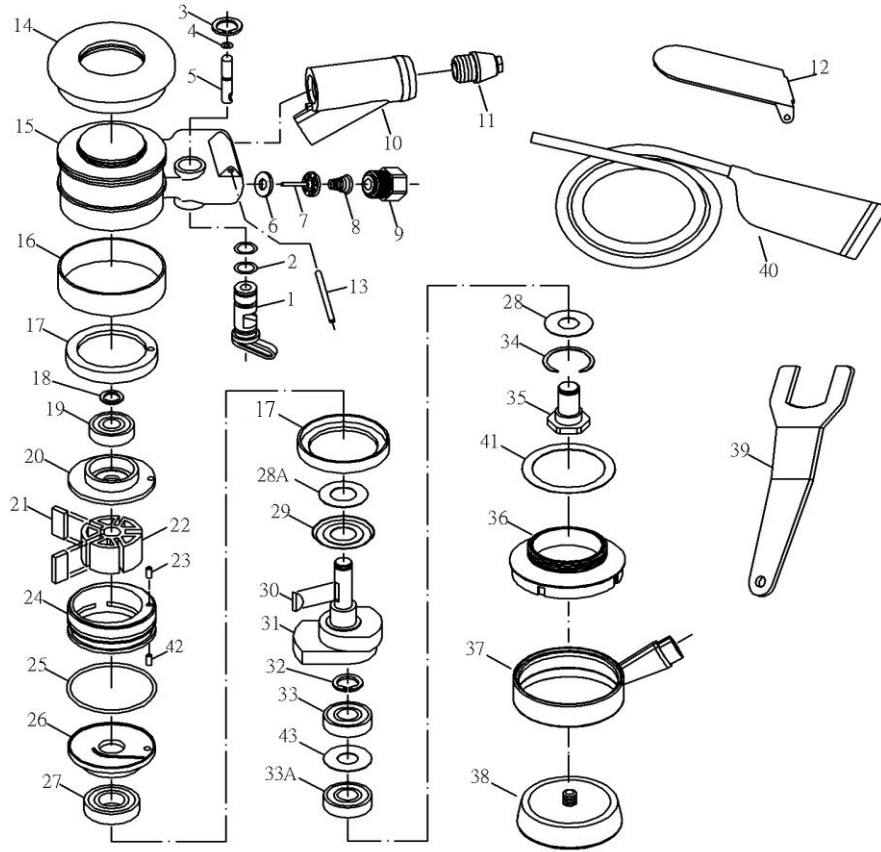

OS-300S **GAV** HAVALI ORBİTAL ZIMPARA 3"

Item No.	DESCRIPTION	Q'TY	Item No.	DESCRIPTION	Q'TY
1	REGULATOR	1	24	CYLINDER	1
2	O-RING	2	25	O-RING	1
3	SNAP RING	1	26	FRONT PLATE	1
4	O-RING	1	27	BEARING (6002ZZ)	1
5	VALVE STEM	1	28	WASHER	1
6	WASHER	1	28A	WASHER	1
7	VALVE	1	29	WASHER	1
8	SPRING	1	30	ROTOR KEY	1
9	AIR INLET	1	31	MOTOR SHAFT BALANCER	1
10	VACUUM ADAPTER	1	32	SNAP RING	1
11	CONE MUFFLER NUT	1	33	BEARING (6001LU)	1
12	LEVER	1	33A	BEARING (6001)	1
13	PIN	1	34	SNAP RING	1
14	PROTECTING RUBBER	1	35	SHAFT	1
15	HOUSING	1	36	HOUSING COVER	1
16	SKIRT	1	37	SHROUD	1
17	RUBBER BUSHING	2	38	PAD HOOK-UP	1
18	SNAP RING	1	39	STOP SPANNER	1
19	BEARING (6000ZZ)	1	40	RUBBER HOSE & BAG	1
20	REAR PLATE	1	41	WASHER	1
21	ROTOR BLADE	5	42	PIN	1
22	ROTOR	1	43	SHIM	1
23	PIN	1			